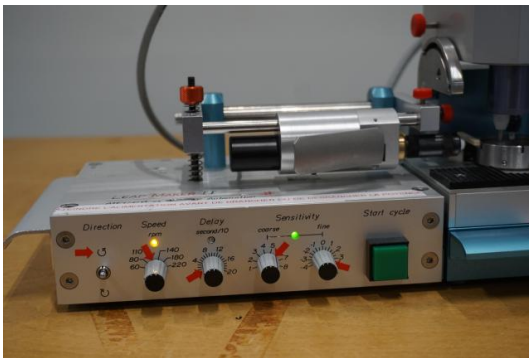

ATEC CYL Seven Hands 3B

Kind : Various machines
Manufacturer : ATEC CYL
Model : Seven Hands 3B
Serial : 3B-05-07-041 312
Stock : P2429

TECHNICAL DETAILS

- As per photos