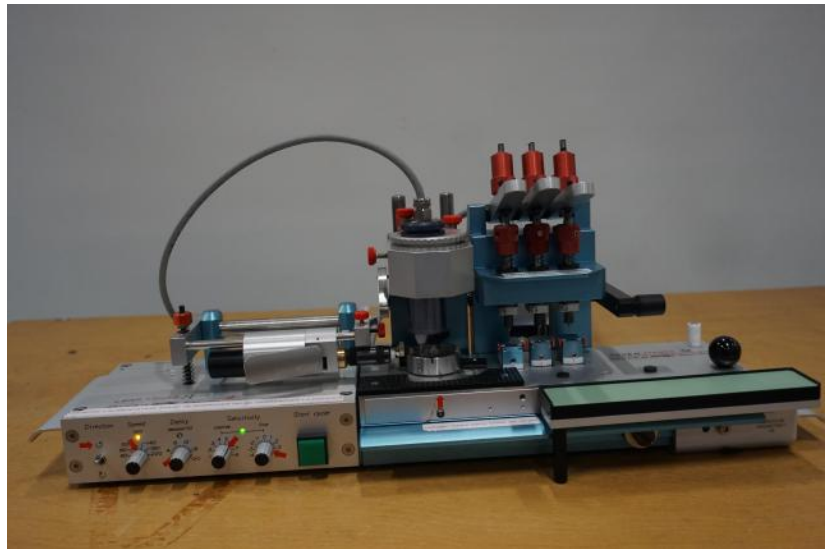

ATEC CYL Seven Hands 3B

Kind : Various machines
Manufacturer : ATEC CYL
Model : Seven Hands 3B
Serial : 3B-05-07-041 312
Stock : P2429

TECHNICAL DETAILS

- As per photos