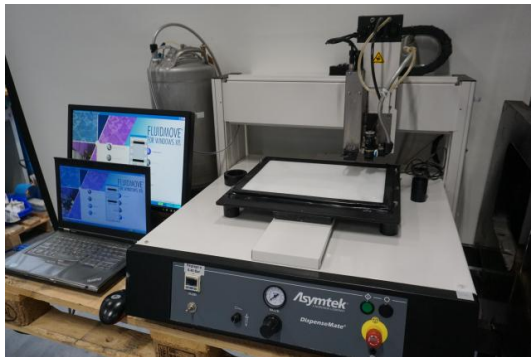

## ASYMTEK Encolleuse - D585

**Kind : Various machines**  
**Manufacturer : ASYMTEK**  
**Model : Encolleuse - D585**  
**Year : 2011**  
**Serial : 31574**  
**Stock : P2419**

### TECHNICAL DETAILS

- Glue dispenser
- With piston pump
- Movement : 585 x 525 [mm]
- For high-viscosity products
- Operating system : Windows XP
- Power supply : 100-240 [V]
- Frequency : 50-60 [Hz]
- Current rating : 5 [A]
- X axes : 525 [mm]
- Y axes : 525 [mm]