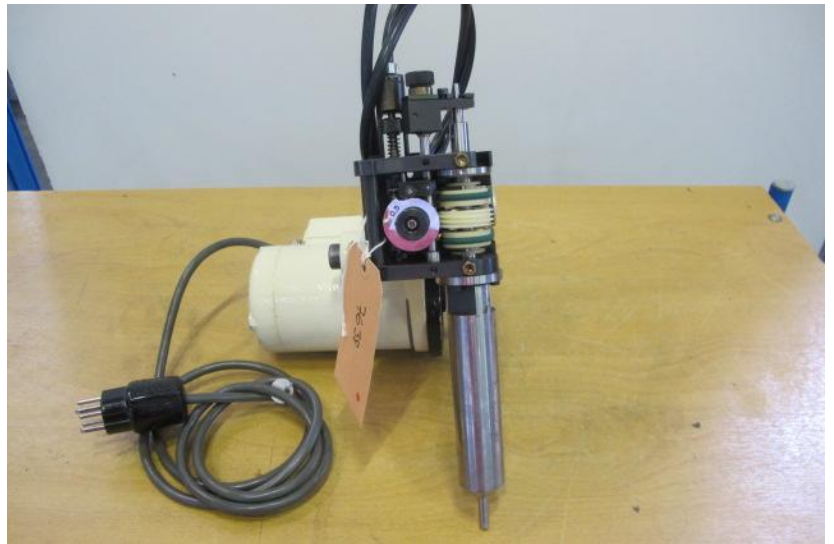

## IMBERDORF

**Kind : Tapping machine**  
**Manufacturer : IMBERDORF**  
**Stock : P1646**

### TECHNICAL DETAILS

- Same as on photos