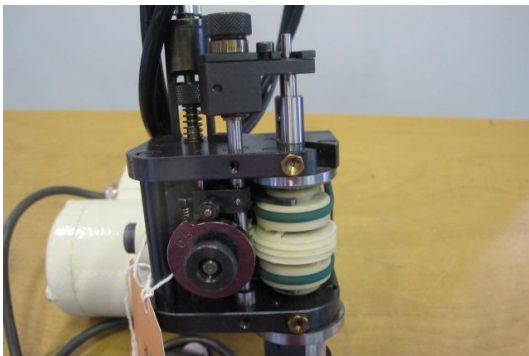

## IMBERDORF

**Kind : Tapping machine**  
**Manufacturer : IMBERDORF**  
**Stock : P1646**

### TECHNICAL DETAILS

- Same as on photos