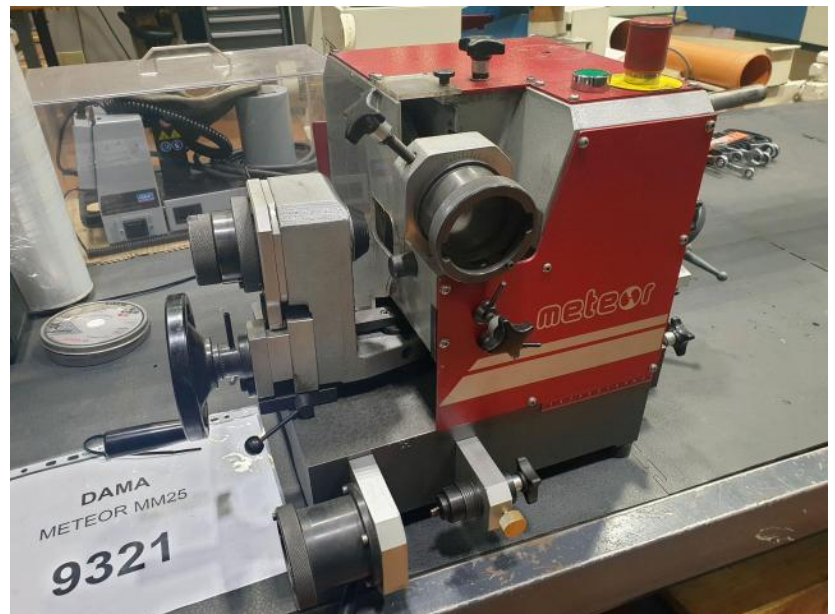

## DAMA METEOR MM25

**Kind : Sharpening machine**  
**Manufacturer : DAMA**  
**Model : METEOR MM25**  
**Year : 1998**  
**Serial : 8008**  
**Stock : 9321**

### TECHNICAL DETAILS

- Sharpening capacity	: Ø3 to Ø25 [mm]
- Point angle	: 90° to 140°
- Rotation speed	: 2800 [u/min]
- Weight	: 40 [kg]
- Floor space	: 600 x 500 x 450 [mm]